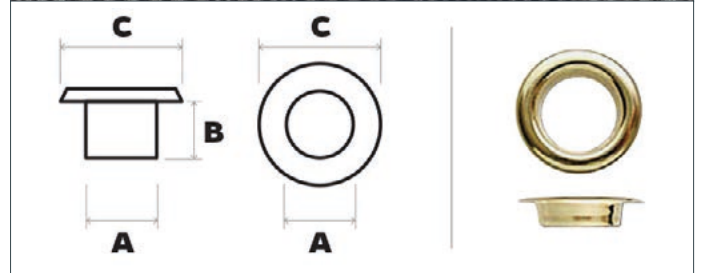

Curtain Grommets & Washers

With a wide range of curtain eyelet styles, sizes and finishes available, we can provide our customers with the right eyelets to make impressive window furnishing to suit any requirement and the most discerning tastes. Suitable for the commercial and domestic curtain industry.

COLOUR RANGE

There are 27 colours available. See over for details.

TECHNICAL SPECIFICATIONS

Eyelet Name		A		B		C	
Imperial	Metric	Imperial	Metric	Imperial	Metric	Imperial	Metric
1"	25 mm	1"	25 mm	11/31"	9 mm	1 11/15"	44 mm
1 1/2"	40 mm	1 19/32"	40.5 mm	13/30"	11 mm	2 4/9"	62 mm
2 1/2"	66 mm	2 3/5"	67.5 mm	27/11"	10 mm	3 7/10"	94 mm